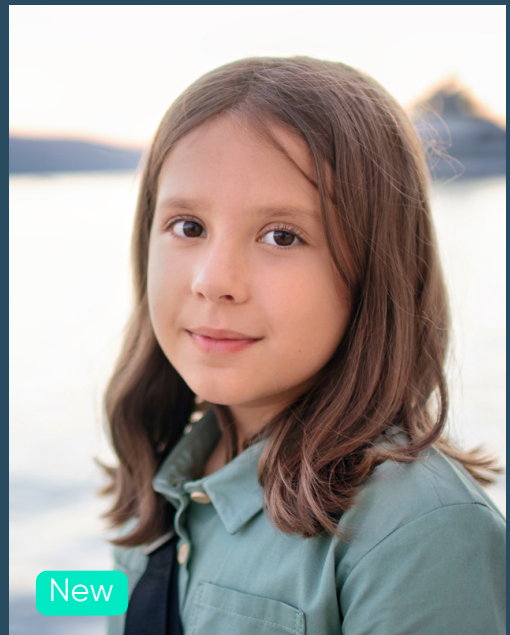

Perfectly Clear

Color Fix

We are pleased to announce that our most recent update has resolved some inconsistencies and subtle errors that would occur in our AI-based corrections on skies, blue parts of a photo, and yellow/green tints on photos.

As you can see below, our latest version no longer has these issues.

Innaccurate skin tone, color cast on water and shirt

Innaccurate skin tone, halo on background and side of face

Pink & green spots in sky