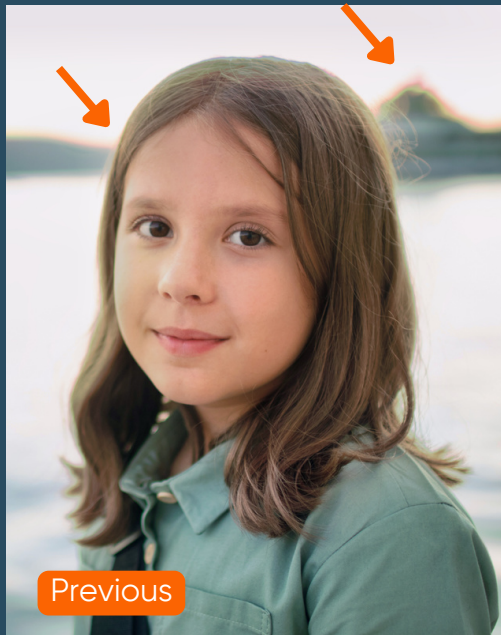

Perfectly Clear

Color Fix

We are pleased to announce that our most recent update has resolved some inconsistencies and subtle errors that would occur in our AI-based corrections on skies, blue parts of a photo, and yellow/green tints on photos.

As you can see below, our latest version no longer has these issues.

Innaccurate skin tone, color cast on water and shirt

Innaccurate skin tone, halo on background and side of face

Pink & green spots in sky