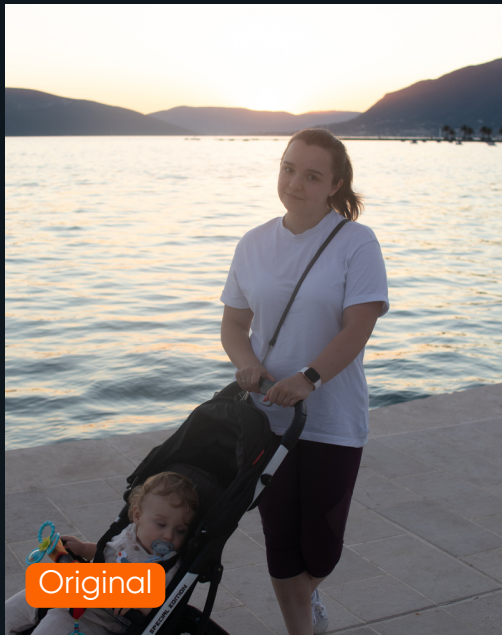

Perfectly Clear

Color Fix

We are pleased to announce that our most recent update has resolved some inconsistencies and subtle errors that would occur in our AI-based corrections on skies, blue parts of a photo, and yellow/green tints on photos.

As you can see below, our latest version no longer has these issues.

Innaccurate skin tone, color cast on water and shirt

Innaccurate skin tone, halo on background and side of face

Pink & green spots in sky