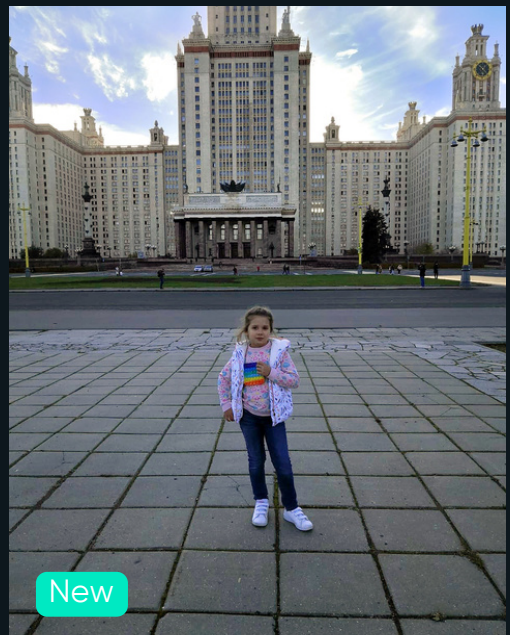

Perfectly Clear

Color Fix

We are pleased to announce that our most recent update has resolved some inconsistencies and subtle errors that would occur in our AI-based corrections on skies, blue parts of a photo, and yellow/green tints on photos.

As you can see below, our latest version no longer has these issues.

Innaccurate skin tone, color cast on water and shirt

Innaccurate skin tone, halo on background and side of face

Pink & green spots in sky